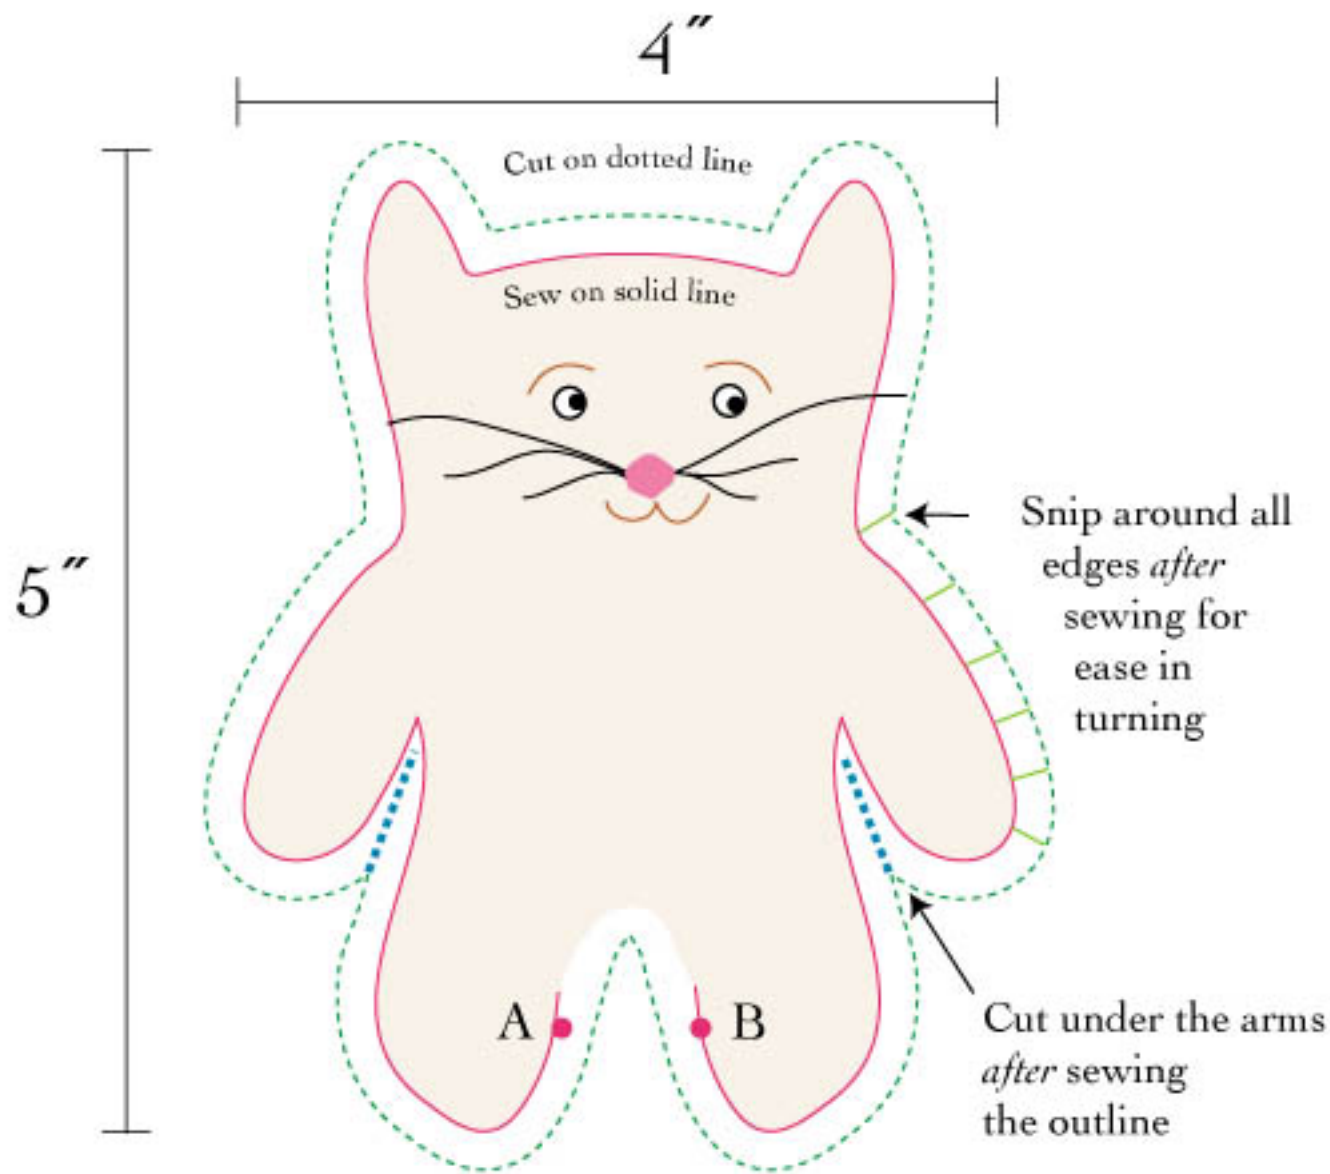

Wily Cat

Designed by: STEPHIE MCCARTHY

Two fabric squares large enough for 5"x4" figure, , approximately 8"x8"

Stephie